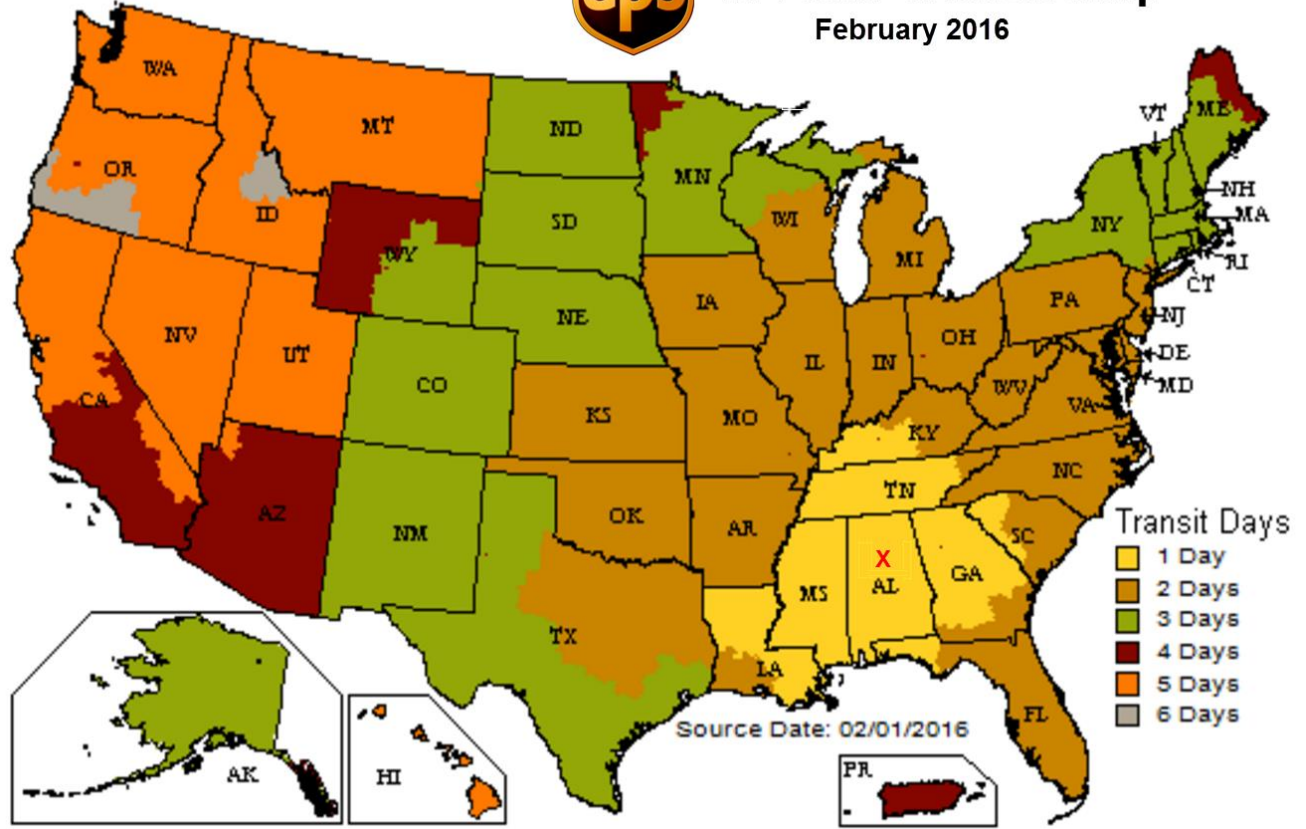

Ground Transit Map

February 2016

FedEx Ground Transit Map

February 2016