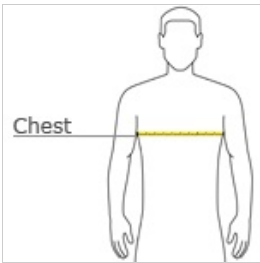

- 3.8-ounce, 100% polyester interlock with PosiCharge technology
- Removable tag for comfort and relabeling
- Set-in sleeves

Given the extreme heat required for sublimation, please consult with your decorator. It is highly recommended to sample test product by color before production.

CARE INSTRUCTIONS

Machine wash cold with like colors. Do not bleach. Do not use fabric softener. Tumble dry low, remove promptly. Cool iron if needed. Do not dry clean.

front

back

HOW TO MEASURE

CHEST WIDTH

Measure under the arm and around the fullest part of the chest with arms down, keeping tape horizontal.

SIZE CHART

	XS	S	M	L	XL
Size	4	6/8	10/12	14/16	18/20
Chest	25-26	26-28	28-30	30-32	32-35

COLOR INFORMATION