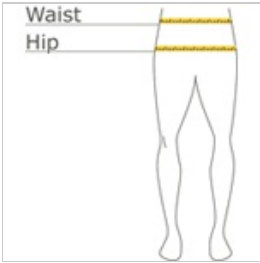

HOW TO MEASURE

WAIST

Measure around the smallest part of the natural waist.

HIPS

With feet together, measure around the fullest part of hips, keep tape horizontal.

SIZE CHART

	XST	ST	MT	LT	XLT	2XLT
Waist	25-26	27-28	29-31	32-35	36-39	40-43
Hips	35-36	37-38	39-41	42-45	46-49	50-53

COLOR INFORMATION

Black
PMS PROCESS
BLACK C

Ceil Blue

Navy
PMS 654C

Pewter
PMS 432C

Royal
PMS 2145C

Teal Blue

White
PMS WHITE

Wine
PMS 222C