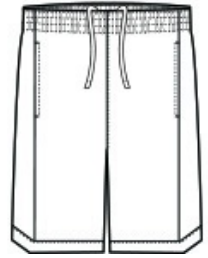

SPORT-TEK®

Sport-Tek® PosiCharge® Position Short with Pockets ST575

Made with closed-hole mesh for an athletic look, this short is tailored for today's athlete and has PosiCharge technology for enduring color.

- 4.4-ounce, 100% polyester with PosiCharge technology
- Removable tag for comfort and relabeling
- Elastic waistband with secured self-fabric draw cord
- Side pockets integrate into side panels with overlap notch details
- 9-inch inseam

CARE INSTRUCTIONS

Machine Wash Cold With Like Colors. Do Not Use Fabric Softener. Do Not Bleach. Tumble Dry Low. Remove Promptly. Cool Iron If Needed.

front

HOW TO MEASURE

WAIST

Measure around the smallest part of the natural waist.

SIZE CHART

	XS	S	M	L	XL	2XL	3XL	4XL
Waist	26-28	29-31	32-34	35-37	38-40	41-43	44-47	48-51

COLOR INFORMATION

Please note: PMS code information is shown only when an exact match is available.

Black
PMS BLACK C

Graphite
PMS 7540C

True Navy
PMS 533C

True Royal
PMS 7687C