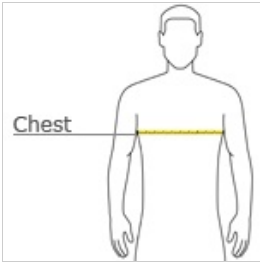

Sport-Tek® PosiCharge® Classic Mesh Reversible Tank. ST500

A moisture-wicking tank with open-hole mesh for a classic look and PosiCharge technology for improved colorfastness.

- 3.6-ounce, 100% polyester mesh with PosiCharge technology
- White mesh reverse
- Double-layer construction with open, individually hemmed layers for easy decoration

CARE INSTRUCTIONS

Machine wash color with like colors. Do not use fabric softener. Do not bleach. Tumble dry low. Remove promptly. Cool iron if needed. Do not dry clean.

HOW TO MEASURE

CHEST WIDTH

Measure under the arm and around the fullest part of the chest with arms down, keeping tape horizontal.

SIZE CHART

	XS	S	M	L	XL	2XL	3XL	4XL
Chest	32-34	35-37	38-40	41-43	44-46	47-49	50-53	54-57

COLOR INFORMATION

Black PMS NTR BLACK	Carolina Blue PMS 646 C	Deep Orange PMS 173 C	Forest Green PMS 5605 C	Iron Grey/ White	Kelly Green PMS 554 C	Maroon PMS 7645 C	Purple PMS 7680 C	True Navy PMS 532 C	True Red PMS 200 C	True Royal PMS 2757 C