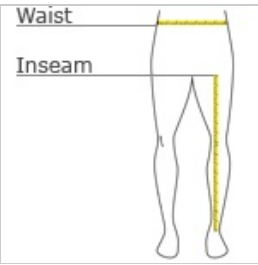

Our fully seam-sealed, waterproof pant coordinates with the Torrent Waterproof Jacket for head-to-toe weather protection. Folds into a convenient carry pouch for easy, compact storage.

- 100% polyester
- 100% polyester mesh to the knee
- 5000MM fabric waterproof rating
- 1000G/M2 fabric breathability rating
- Elastic waistband with drawcord
- Hook and loop gussets at lower legs for easy on/off
- Drawstring carry pouch included

front

back

HOW TO MEASURE

WAIST

Measure around the smallest part of the natural waist.

INSEAM

Measure a similar style pant that fits well and is the desired length. Measure from the crotch seam to the hem.

SIZE CHART

	XS	S	M	L	XL	2XL	3XL	4XL
Waist	26-28	29-31	32-34	35-37	38-40	41-43	44-47	48-51
Inseam	30	31	32	32	33	33 1/2	34	34 1/2

COLOR INFORMATION

Black
PMS NTR BLACK
C