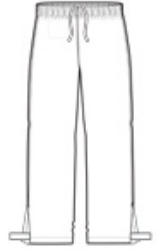

Our fully seam-sealed, waterproof pant coordinates with the Torrent Waterproof Jacket for head-to-toe weather protection. Folds into a convenient carry pouch for easy, compact storage.

- 100% polyester
- 100% polyester mesh to the knee
- 5000MM fabric waterproof rating
- 1000G/M2 fabric breathability rating
- Elastic waistband with drawcord
- Hook and loop gussets at lower legs for easy on/off
- Drawstring carry pouch included

front

back

HOW TO MEASURE

WAIST

Measure around the smallest part of the natural waist.

INSEAM

Measure a similar style pant that fits well and is the desired length. Measure from the crotch seam to the hem.

SIZE CHART

	XS	S	M	L	XL	2XL	3XL	4XL
Waist	26-28	29-31	32-34	35-37	38-40	41-43	44-47	48-51
Inseam	30	31	32	32	33	33 1/2	34	34 1/2

COLOR INFORMATION

Black
PMS NTR BLACK
C