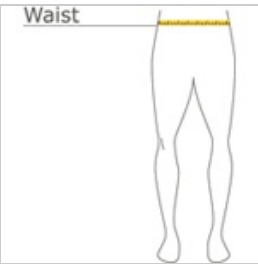

Cozy joggers in our core weight.

- 7.8-ounce, 50/50 cotton/poly fleece
- Removable tag for comfort and relabeling
- Elastic, self-fabric waistband and self-fabric cuffs
- No drawcord
- Front pockets

CARE INSTRUCTIONS

Machine wash cold, inside out with like colors. Only non-chlorine bleach, when needed. Tumble dry low. Do not iron.

front

back

HOW TO MEASURE

WAIST

Measure around the smallest part of the natural waist.

SIZE CHART

	XS	S	M	L	XL
Size	4/5	6/8	10/12	14/16	18/20
Waist	22-23	24-25	26-27	27-28	31-32

COLOR INFORMATION

Athletic Heather
PMS COOL GRAY
7C

Jet Black
PMS NTR BLACK
C

Navy
PMS 2380C