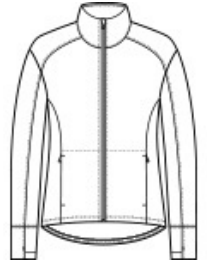

SPORT-TEK®

Sport-Tek® Women's Sport-Wick® Flex Fleece Full-Zip. LST560

Make your move in Sport-Wick Flex Fleece. Lightweight with stretch, this fleece has a cotton hand, wicks moisture and delivers trend-right style.

- 7.4-ounce, 70/25/5 poly/rayon/spandex
- Tear-away removable label
- Cadet collar
- Zippered side pockets
- Self-fabric cuffs and hem
- Thumbholes for warmth
- Drop tail hem

CARE INSTRUCTIONS

Machine wash cold with like colors. Do not use fabric softener. Only non-chlorine bleach, when needed. Tumble dry low. Remove promptly. Cool iron, if necessary. Do not dry clean.

front

back

HOW TO MEASURE

BUST

Measure under the arm and around the fullest part of the bust with arms down, keeping tape horizontal.

SIZE CHART

	XS	S	M	L	XL	XXL	3XL	4XL
Size	2	4/6	8/10	12/14	16/18	20/22	24/26	28/30
Bust	32-34	35-36	37-38	39-41	42-44	45-47	48-51	52-55