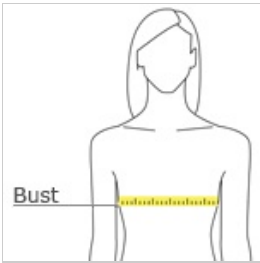

Sport-Tek® Ladies PosiCharge® Electric Heather Sporty Tee. LST390

Our color-locking tee has a soft hand, wicks moisture, resists snags and is energized with an allover heather pattern.

- 4.1-ounce, 100% polyester jersey with PosiCharge technology
- Removable tag for comfort and relabeling
- Scoop neck
- Dolman sleeves

front

back

HOW TO MEASURE

BUST

Measure under the arm and around the fullest part of the bust with arms down, keeping tape horizontal.

SIZE CHART

	XS	S	M	L	XL	XXL	3XL	4XL
Size	2	4/6	8/10	12/14	16/18	20/22	24/26	28/30
Bust	32-34	35-36	37-38	39-41	42-44	45-47	48-51	52-55