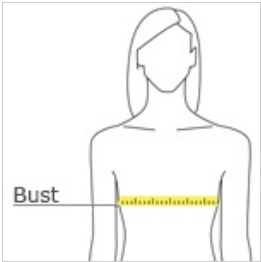

CARE INSTRUCTIONS

Machine wash cold, inside out with like colors, only non-chlorine bleach when needed. Tumble dry low. Do not iron. Do not use fabric softener.

front

back

HOW TO MEASURE

BUST

Measure under the arm and around the fullest part of the bust with arms down, keeping tape horizontal.

SIZE CHART

	XS	S	M	L	XL	XXL	3XL	4XL
Bust	32-34	35-36	37-38	39-41	42-44	45-47	48-51	52-55
Size	2	4/6	8/10	12/14	16/18	20/22	24/26	28/30

COLOR INFORMATION

									
Charcoal PMS 2334 C	Deep Navy PMS 532 C	Jet Black PMS BLACK 6 C	Neon Blue PMS 801C	Neon Green PMS 902C	Neon Pink PMS 926C	Red PMS 200C	Royal PMS 2133 C	Silver PMS COOL GREY 6 C	White