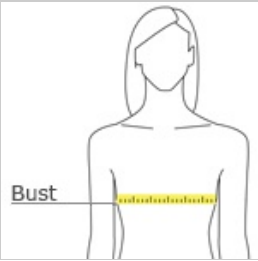

OGIO® Ladies Gravitare Scoop 3/4-Sleeve . LOG141

This flattering look has a beautiful drape and on-trend OGIO details.

- 4.7-ounce, 100% poly with stay-cool wicking technology
- OGIO heat transfer label for tag-free comfort
- Open neck
- Heat transfer O on center back neck
- Dolman shoulders
- Self-fabric tabs with matte black buttons
- Heat transfer O at left hem
- Curved hem

CARE INSTRUCTIONS

Machine wash cold with like colors. Do not use fabric softener. Do not bleach. Tumble dry low. Cool iron. Do not dry clean.

front

back

HOW TO MEASURE

BUST

Measure under the arm and around the fullest part of the bust with arms down, keeping tape horizontal.

SIZE CHART

	XS	S	M	L	XL	2XL	3XL	4XL
Size	2	4/6	8/10	12/14	16/18	20/22	24/26	28/30
Bust	32-34	35-36	37-38	39-41	42-44	45-47	48-51	52-55

COLOR INFORMATION

Blacktop PMS NTR BLACK
 Dark Heather Grey PMS NTR BLACK
 Navy Heather PMS 533C