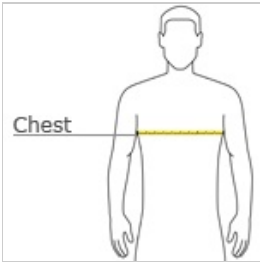

- 8.6-ounce, 100% polyester sweater fleece
- Anti-pill finish
- Turned hem
- Dimensions: 52" x 60"

**CARE INSTRUCTIONS**

Machine Wash Cold Gentle Cycle With Like Colors. Only Non-Chlorine Bleach When Needed. Tumble Dry Low. Cool Iron If Necessary.

front

back

**HOW TO MEASURE**

**CHEST WIDTH**

Measure under the arm and around the fullest part of the chest with arms down, keeping tape horizontal.

**COLOR INFORMATION**

Please note: PMS code information is shown only when an exact match is available.