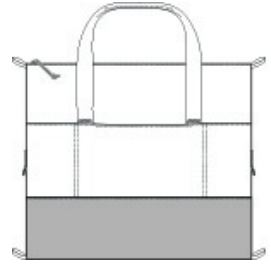

With the capacity to hold 6 cans and the ability fold into the shape of a tote or a cube, this multi-functional cooler is the perfect accessory for backyard tailgating, picnics and more.

- 600 denier polyester canvas
- Heat-sealed, water-resistant PEVA lining
- Front slip pocket
- Webbing handle straps
- Collapsible design transforms into tote or cube shape
- Dimensions: 13"h x 15"w x 1"d (collapsed); Approx. 195 cubic inches

Note: Bags not intended for use by children 12 and under.

front

back

COLOR INFORMATION

Black
PMS NTR BLACK
C

Charcoal/ Dark
Charcoal
PMS 425C

River Blue Navy/
Dark Charcoal
PMS 533C

True Royal/ Black
PMS 7687C