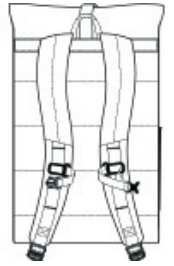

back

COLOR INFORMATION

Black
PMS NTR BLACK
C

Dark Charcoal/
Black
PMS 7540C