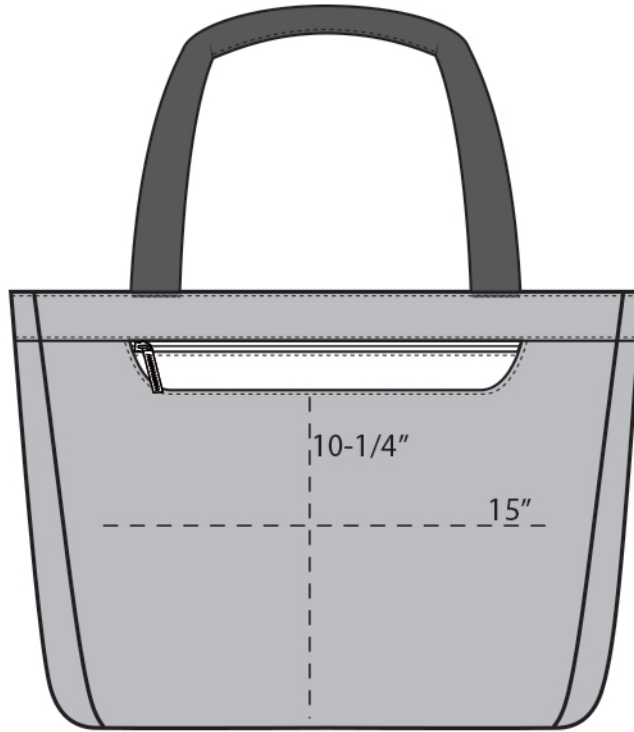

- 1,680 ballistic poly (solid); 300D two-tone poly/1,680D poly PU (heather)
- Spacious zippered main compartment with organization panel
- Interior padded laptop sleeve
- Zippered front pocket
- Over-the-shoulder length seatbelt webbing handles
- Back zippered panel doubles as pocket or luggage trolley pass through
- Laptop sleeve dimensions: 10.25”h x 18”w; fits most 15” laptops
- Dimensions: 14”h x 18”w (top) x 15”w (bottom) x 5.5”d; Approx. 1,386 cubic inches

Bags not intended for use by children 12 and under.

COLOR INFORMATION

Black
NTR BLACK C

Graphite
Heather/Black
NO MATCH/
NTR BLACK C

FRONT VIEW

BACK VIEW