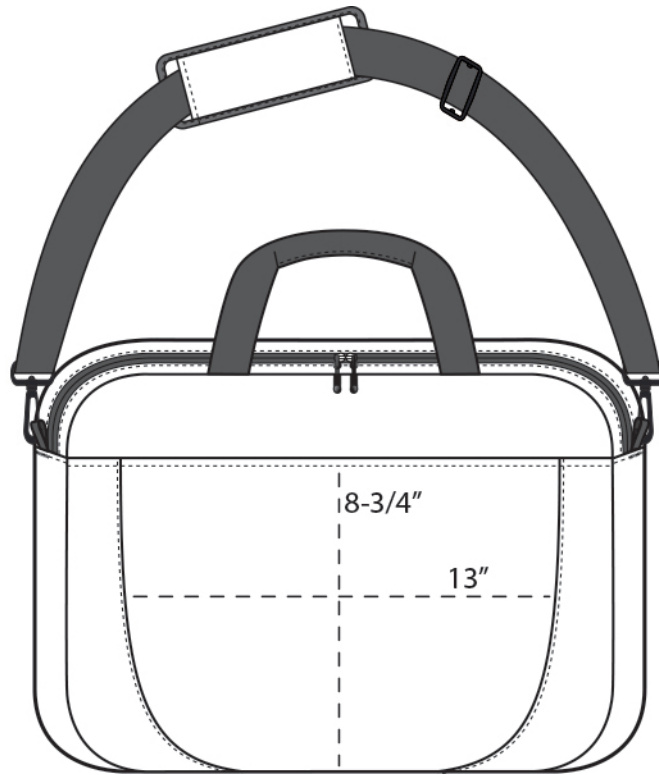

- 600D poly canvas (solid); 600D heather poly (heather)
- Main compartment with padded laptop panel
- Interior organization pockets
- Front slip pocket
- Adjustable, detachable, padded shoulder strap
- Web handles
- Luggage trolley pass through on back
- Laptop sleeve dimensions: 8”h x 15”w x 1”d; fits most 15” laptops
- Dimensions: 12.5”h x 16.375”w x 4”d; Approx. 819 cubic inches

Note: Bags not intended for use by children 12 and under.

COLOR INFORMATION

Black
NTR BLACK C

Heather Grey/
Black
NO MATCH/
NTR BLACK C

River Blue
Navy
533C

FRONT VIEW

BACK VIEW