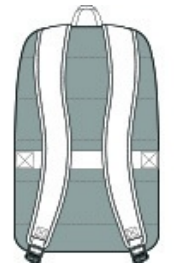

A feature-rich backpack at a great value, this everyday bag offers a dedicated laptop sleeve, organization panel and so much more in a fresh design.

- 300 denier polyester canvas
- Spacious main compartment with organization panel
- Dedicated padded laptop sleeve
- Front zippered pocket
- Side mesh pockets
- Padded air mesh shoulder straps
- Padded back panel
- Luggage trolley pass through on back
- Laptop dimensions: 15"h x 12"w x 1"d; fits most 15" laptops
- Dimensions: 17.75"h x 11.5"w x 5"d; Approx. 1,020 cubic inches

Note: Bags not intended for use by children 12 and under.

front

back

COLOR INFORMATION

Black
PMS NTR BLACK

Grey Smoke
PMS 426C

Olive Green
PMS 7771C

C