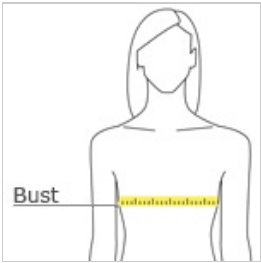

BELLA+CANVAS.

BELLA+CANVAS® Women's Relaxed Heather CVC V-Neck Tee BC6405CVC

- Relaxed fit
- Tear-away label
- Side seamed
- 4.2-ounce, 52/48 Airlume combed and ring spun cotton/poly

CARE INSTRUCTIONS

Machine Wash Warm, Inside Out, With Like Colors. Only Non-Chlorine Bleach. Tumble Dry Low. Medium Iron. Do Not Iron Decoration. Do Not Dry Clean.

front

back

HOW TO MEASURE

BUST

Measure under the arm and around the fullest part of the bust with arms down, keeping tape horizontal.

SIZE CHART

	S	M	L	XL	2XL
Size	2-4	6-8	8-10	10-14	14-18
Bust	30-32	32-33 1/2	33 1/2-35 1/2	35 1/2-37 1/2	37 1/2-39 1/2