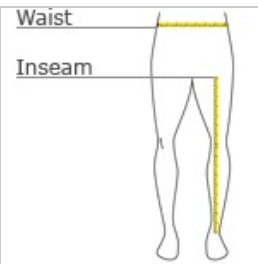

BELLA+CANVAS.

BELLA+CANVAS® Unisex Jogger Sweatpants. BC3727

- White cord drawstring
- Tear-away label
- Side pockets
- Rib knit ankle cuffs
- Black and Dark Grey Heather: 7-ounce, 52/48 Airlume combed and ring spun cotton/poly fleece, 32 singles
- Athletic Heather: 7-ounce, 90/10 Airlume combed and ring spun cotton/poly fleece, 32 singles
- Heather Navy: 7-ounce, 60/40 Airlume combed and ring spun cotton/poly fleece, 32 singles

CARE INSTRUCTIONS

Machine wash warm, inside out, with like colors. Only non-chlorine bleach. Tumble dry low. Medium iron. Do not iron decoration. Do not dry clean.

front

back

HOW TO MEASURE

WAIST

Measure around the smallest part of the natural waist.

INSEAM

Measure a similar style pant that fits well and is the desired length. Measure from the crotch seam to the hem.

SIZE CHART

	XS	S	M	L	XL	2XL
Waist	26-28	30-32	32-34	34-36	36-38	38-42

COLOR INFORMATION