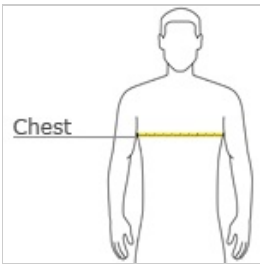

BELLA+CANVAS.

BELLA+CANVAS® Youth Sponge Fleece Pullover Hoodie BC3719Y

- Tear-away label
- Side seamed
- Solid Colors: 7-ounce, 52/48 Airlume combed and ring spun cotton/poly fleece, 32 singles
- Athletic Heather: 7-ounce, 90/10 Airlume combed and ring spun cotton/poly fleece, 32 singles

CARE INSTRUCTIONS

Machine wash warm, inside out, with like colors. Only non-chlorine bleach. Tumble dry low. Medium iron. Do not iron decoration. Do not dry clean.

HOW TO MEASURE

CHEST WIDTH

Measure under the arm and around the fullest part of the chest with arms down, keeping tape horizontal.

SIZE CHART

	S	M	L
Size	6/8	10/12	12/14
Chest	28-30	30-32	32-34

COLOR INFORMATION

Athletic Heather
PMS 428U

Black
PMS BLACK C

Dark Grey Heather
PMS 426C

Navy
PMS 533C