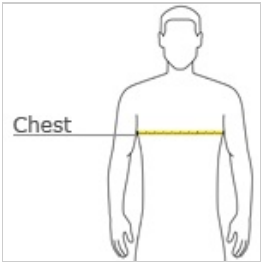

BELLA+CANVAS.

BELLA+CANVAS® Unisex Textured Jersey V-Neck Tee BC3655

- Retail fit
- Tear-away label
- Side seamed
- Shoulder taping
- Marble Colors: 4-ounce, 91/9 poly/Airlume combed and ring spun cotton, 32 singles
- Slub Colors: 4-ounce, 50/37.5/12.5 poly/Airlume combed and ring spun cotton/rayon, 32 singles

CARE INSTRUCTIONS

Machine Wash Warm, Inside Out, With Like Colors. Only Non-Chlorine Bleach. Tumble Dry Low. Medium Iron. Do Not Iron Decoration. Do Not Dry Clean.

front

back

HOW TO MEASURE

CHEST WIDTH

Measure under the arm and around the fullest part of the chest with arms down, keeping tape horizontal.

SIZE CHART

	XS	S	M	L	XL	2XL
Chest	31-34	34-37	38-41	42-45	46-49	50-53

COLOR INFORMATION

Please note: PMS code information is shown only when an exact match is available.

Asphalt Slub
PMS 425C

Black Marble
PMS Black 7C