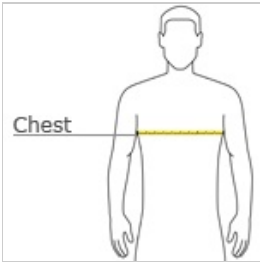

HOW TO MEASURE

CHEST WIDTH

Measure under the arm and around the fullest part of the chest with arms down, keeping tape horizontal.

SIZE CHART

	XS	S	M	L	XL	2XL	3XL
Chest	31-34	34-37	38-41	42-45	46-49	50-53	54-57

COLOR INFORMATION

Please note: PMS code information is shown only when an exact match is available.