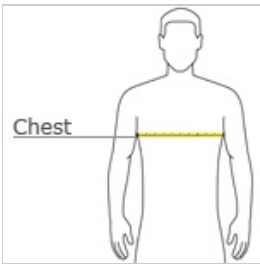

- Retail fit
- Tear-away label
- Side seamed
- Shoulder taping
- Solid Colors: 4.2-ounce, 100% Airlume combed and ring spun cotton, 32 singles
- Ash: 99/1 Airlume combed and ring spun cotton/poly
- Athletic Heather/Black Heather: 90/10 Airlume combed and ring spun cotton/poly
- Heather CVC Colors: 52/48 Airlume combed and ring spun cotton/poly
- Marble Colors: 4-ounce, 91/9 poly/Airlume combed and ring spun cotton, 32 singles
- Slub Colors: 4-ounce, 50/37.5/12.5 poly/Airlume combed and ring spun cotton/rayon, 32 singles

front

back

CARE INSTRUCTIONS

Machine wash warm, inside out, with like colors. Only non-chlorine bleach. Tumble dry low. Medium iron. Do not iron decoration. Do not dry clean.

HOW TO MEASURE

CHEST WIDTH

Measure under the arm and around the fullest part of the chest with arms down, keeping tape horizontal.

SIZE CHART

	XS	S	M	L	XL	2XL	3XL
Chest	31-34	34-37	38-41	42-45	46-49	50-53	54-57

COLOR INFORMATION

 Ash PMS 428CP	 Asphalt PMS BLACK 7U	 Asphalt Slub PMS 425 C	 Athletic Heather PMS 428U	 Black PMS Black C	 Black Heather PMS BLACK 7 CP	 Black Marble PMS Black 7C	 Dark Grey Heather PMS 426C	 Deep Heather PMS 2333CP	 Deep Teal PMS 3025CP	 Forest Marble PMS 267 UP
 Heather Cardinal PMS 7421 C	 Heather Grass Green PMS 3425 UP	 Heather Navy PMS 2379C	 Heather Red PMS 193C	 Heather Slate	 Heather True Royal Maroon PMS 286CP	 Maroon PMS 7643C	 Maroon Marble PMS 7428C	 Navy PMS 533C	 Red PMS 200C	 Stone Marble PMS 451 UP
 Team Purple PMS 2695C	 True Royal PMS 7684CP	 White PMS White C	 White Marble PMS Cool Grey 3C	 White Slub PMS White C						