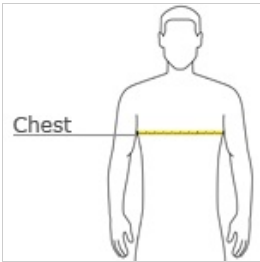

Youth NuBlend® Full-Zip Hooded Sweatshirt. 993B

- 8-ounce, 50/50 cotton/poly NuBlend® pill-resistant fleece
- High stitch density for a smooth printing canvas
- Single-ply hood
- 1x1 rib knit cuffs and waistband
- Double-needle, coverseamed neck, armholes and waistband
- Front pouch pockets
- Ash (formerly Birch)
- No drawcord at hood

CARE INSTRUCTIONS

Machine wash cold with like colors. Use only non-chlorine bleach when needed. Tumble dry low. Do not iron or dry clean, ir decorated.

front

back

HOW TO MEASURE

CHEST WIDTH

Measure under the arm and around the fullest part of the chest with arms down, keeping tape horizontal.

SIZE CHART

	S	M	L	XL
Size	6/8	10/12	14/16	18/20

COLOR INFORMATION

Ash
PMS 427C

Black
PMS NTR BLACK

Navy
PMS 296 C

*Not all sizes are available in every color.